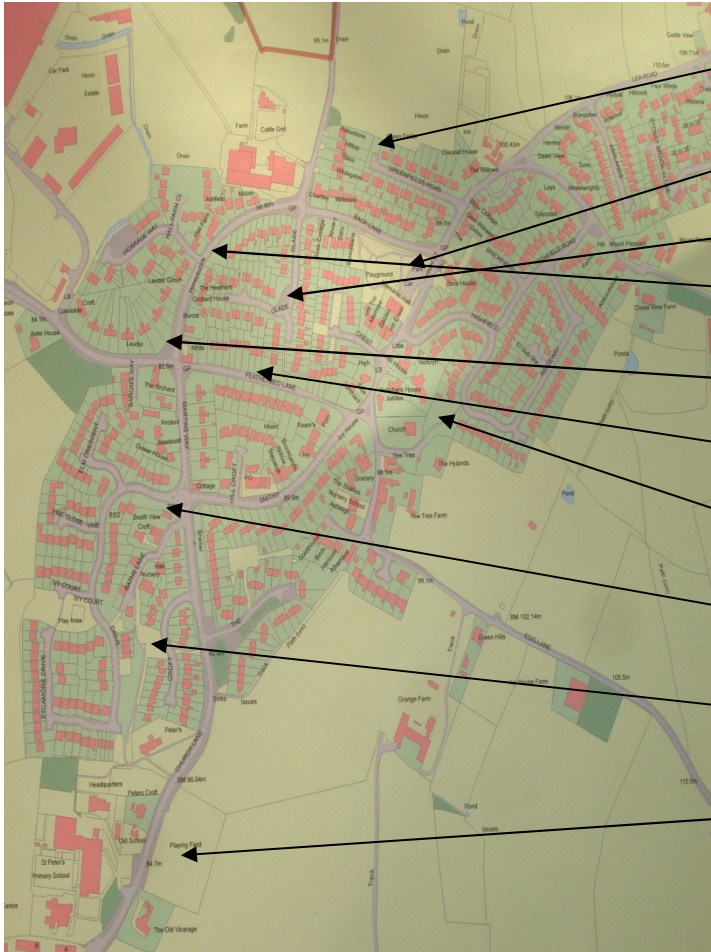

# Village Land Assets Plan

- Greenfields
- High Street Car Park
- Meadow Glade P.O.S.
- Church Road P.O.S.
- Lauder Grove
- Featherbed Lane (bank)
- Ridgeway P.O.S.
- Sycamore Drive (entrance)
- Hammonds Croft (2)
- Church lane Playing Fields